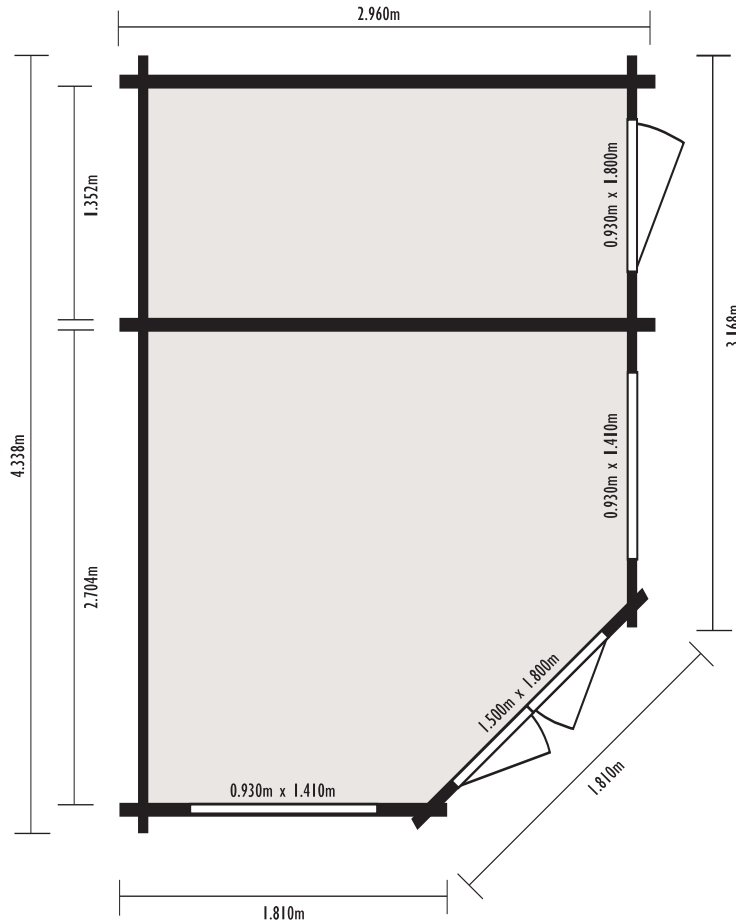

Riekkö

Head office:

Alsford Timber

Ness Road, Erith, Kent DA8 2LD

Tel: 01322 333088

Email: enquiries@alsfordtimber.com

www.alsfordtimber.com

Alsford
TIMBER