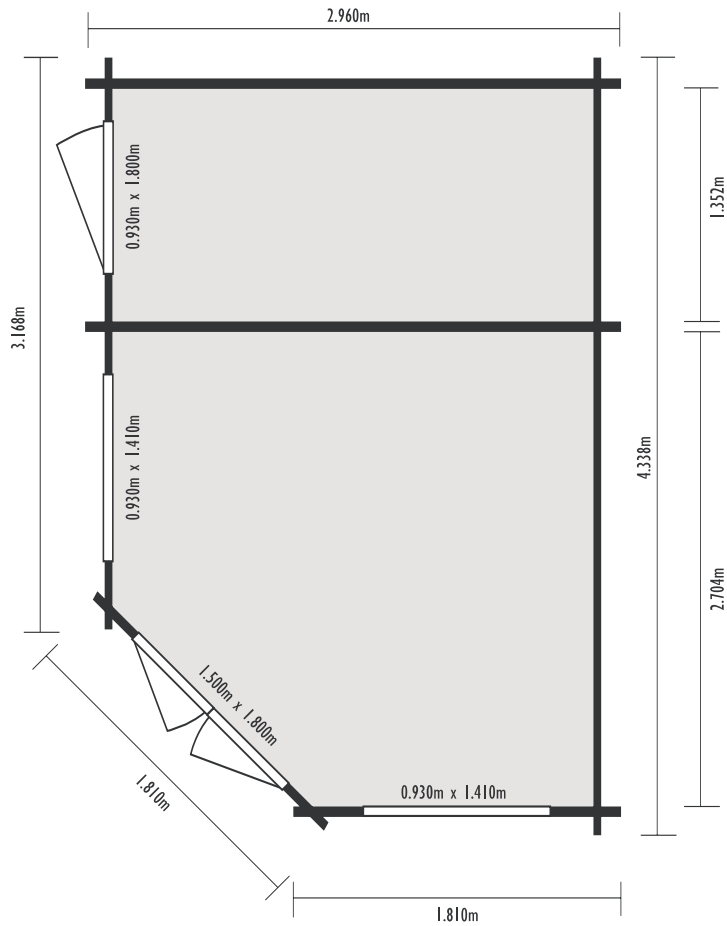

Peili

Head office:
Alsford Timber
Ness Road, Erith, Kent DA8 2LD
Tel: 01322 333088
Email: enquiries@alsfordtimber.com
www.alsfordtimber.com

Alsford
TIMBER

Where Quality and Service Matter