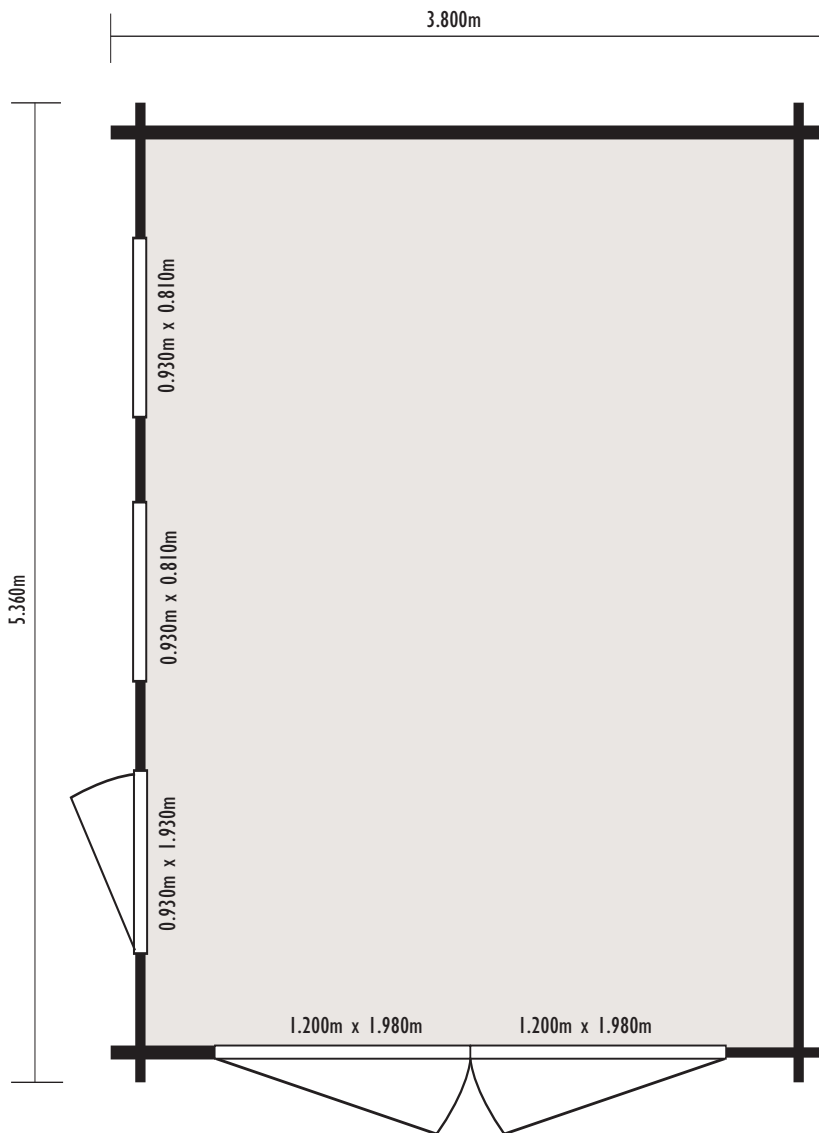

Koppelo

Head office:

Alsford Timber

Ness Road, Erith, Kent DA8 2LD

Tel: 01322 333088

Email: enquiries@alsfordtimber.com

www.alsfordtimber.com

Alsford
TIMBER