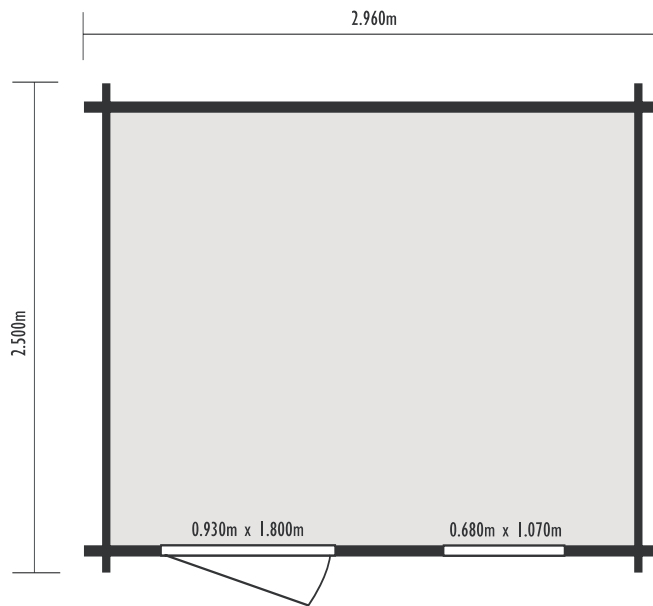

Jarvi

Head office:

Alsford Timber

Ness Road, Erith, Kent DA8 2LD

Tel: 01322 333088

Email: enquiries@alsfordtimber.com

www.alsfordtimber.com

Alsford
TIMBER